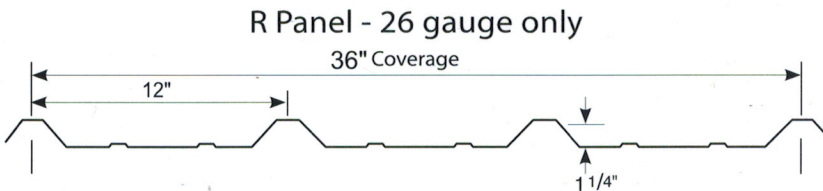

## ROOFING & SIDING

[www.MetalMax.com](http://www.MetalMax.com)

All Colors Available with a  
40 Year Limited Paint Warranty

Paint for all colors provided by **valspar**

- \* Available in 29 gauge only
- ♦ Available in 26 gauge only