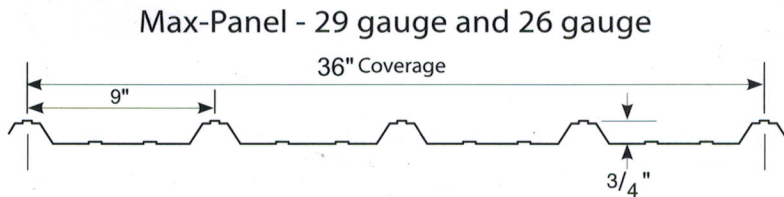

## ROOFING & SIDING

[www.MetalMax.com](http://www.MetalMax.com)

All Colors Available with a  
40 Year Limited Paint Warranty

Paint for all colors provided by **valspar**

- \* Available in 29 gauge only
- ♦ Available in 26 gauge only